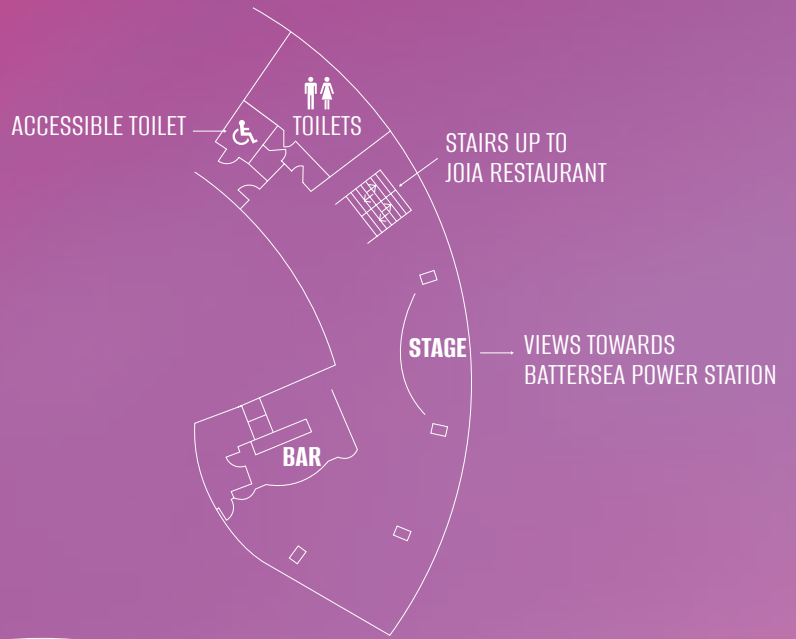

SHOPPING

Electric Boulevard, Circus West Village, Chelsea, King's Road, Sloane Square

6

Flexible creative meeting spaces

815 m²

Combined total across meeting and event spaces

350

Restaurant bar and rooftop combined. 120 for meetings

Restaurants and bars

1

Rooftop infinity pool

Signature artist designed interiors

Floor plans

LOWER GROUND FLOOR

FIRST FLOOR

14TH FLOOR / JOIA BAR

15TH FLOOR / JOIA RESTAURANT

16TH FLOOR / ROOFTOP

Capacities

| ROOM NAME | DIMENSIONS M | SIZE M ² | THEATRE | BOARD ROOM | CABARET | DINNER | RECEPTION |
|---|---------------------|---------------------|---------|------------|---------|--------|-----------|
| LOWER GROUND FLOOR | | | | | | | |
| Creative Room 1 | 3.86 x 7.68 x 3.55 | 30 | 25 | 16 | 20 | 24 | 30 |
| Creative Room 2 | 4.90 x 11.33 x 3.55 | 55 | 45 | 22 | 30 | 36 | 55 |
| Creative Room 3 | 4.55 x 7.69 x 3.55 | 34 | 30 | 16 | 20 | 24 | 35 |
| Creative Rooms 1&2 | 8.76 x 19.01 x 3.55 | 85 | 70 | | 50 | 60 | 85 |
| Creative Rooms 2&3 | 9.45 x 19.02 x 3.55 | 89 | 75 | | 50 | 60 | 90 |
| Creative Rooms 1-3 | 13.31 x 26.7 x 3.55 | 119 | 100 | | 70 | 84 | 120 |
| Creative Rooms 1-3 inc Breakout Space | 21.31 x 38.0 x 3.55 | 200 | | | 120 | 144 | 250 |
| FIRST FLOOR | | | | | | | |
| Creative Room 4 | 3.55 x 4.81 x 2.31 | 16 | | 8 | | 8 | |
| Creative Room 5 | 3.00 x 3.00 x 2.31 | 9 | | 4 | | 4 | |
| Creative Room 6 | 5.54 x 4.11 x 2.31 | 26 | | 12 | | 12 | |
| JOIA RESTAURANT & BAR (PRIVATE HIRE) | | | | | | | |
| Bar (14th Floor) | 8.00 x 30.00 x 5.53 | 141 | | | | 81 | 140 |
| Restaurant (15th Floor) | 6.70 x 25.00 x 2.52 | 185 | | | | 87 | 185 |
| Rooftop Bar (16th Floor) | | 238 | | | | | 250 |
| Restaurant, Bar & Rooftop combined | | 564 | | | | | 350 |

1 Creative Room 6

BE INSPIRED FOR YOUR NEXT EVENT

- 1 JOIA restaurant & bar
- 2 Hotel exterior
- 3 Heated rooftop pool
- 4 Public Art Gallery
- 5 Floor to ceiling windows

art'otel London Battersea Power Station
1 Electric Boulevard, London SW11 8BJ, UK