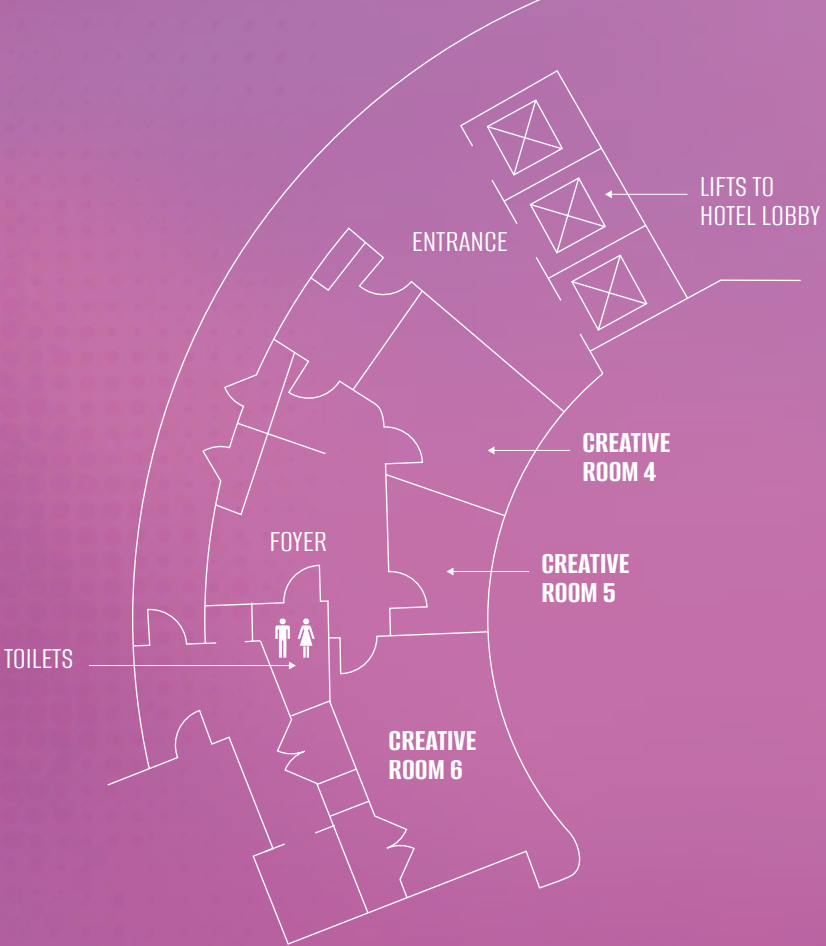

SHOPPING

Electric Boulevard, Circus West Village, Chelsea, King's Road, Sloane Square

6

Flexible creative meeting spaces

815 m²

Combined total across meeting and event spaces

350

Restaurant bar and rooftop combined. 120 for meetings

Restaurants and bars

1

Rooftop infinity pool

Signature artist designed interiors

Floor plans

LOWER GROUND FLOOR

FIRST FLOOR

14TH FLOOR / JOIA BAR

15TH FLOOR / JOIA RESTAURANT

16TH FLOOR / ROOFTOP

Capacities

| ROOM NAME | DIMENSIONS M | SIZE M ² | THEATRE | BOARD ROOM | CABARET | DINNER | RECEPTION |
|---|---------------------|---------------------|---------|------------|---------|--------|-----------|
| LOWER GROUND FLOOR | | | | | | | |
| Creative Room 1 | 3.86 x 7.68 x 3.55 | 30 | 25 | 16 | 20 | 24 | 30 |
| Creative Room 2 | 4.90 x 11.33 x 3.55 | 55 | 45 | 22 | 30 | 36 | 55 |
| Creative Room 3 | 4.55 x 7.69 x 3.55 | 34 | 30 | 16 | 20 | 24 | 35 |
| Creative Rooms 1&2 | 8.76 x 19.01 x 3.55 | 85 | 70 | | 50 | 60 | 85 |
| Creative Rooms 2&3 | 9.45 x 19.02 x 3.55 | 89 | 75 | | 50 | 60 | 90 |
| Creative Rooms 1-3 | 13.31 x 26.7 x 3.55 | 119 | 100 | | 70 | 84 | 120 |
| Creative Rooms 1-3 inc Breakout Space | 21.31 x 38.0 x 3.55 | 200 | | | 120 | 144 | 250 |
| FIRST FLOOR | | | | | | | |
| Creative Room 4 | 3.55 x 4.81 x 2.31 | 16 | | 8 | | 8 | |
| Creative Room 5 | 3.00 x 3.00 x 2.31 | 9 | | 4 | | 4 | |
| Creative Room 6 | 5.54 x 4.11 x 2.31 | 26 | | 12 | | 12 | |
| JOIA RESTAURANT & BAR (PRIVATE HIRE) | | | | | | | |
| Bar (14th Floor) | 8.00 x 30.00 x 5.53 | 141 | | | | 81 | 140 |
| Restaurant (15th Floor) | 6.70 x 25.00 x 2.52 | 185 | | | | 87 | 185 |
| Rooftop Bar (16th Floor) | | 238 | | | | | 250 |
| Restaurant, Bar & Rooftop combined | | 564 | | | | | 350 |

1 Creative Room 6

BE INSPIRED FOR YOUR NEXT EVENT

- 1 JOIA restaurant & bar
- 2 Hotel exterior
- 3 Heated rooftop pool
- 4 Public Art Gallery
- 5 Floor to ceiling windows

art'otel London Battersea Power Station
1 Electric Boulevard, London SW11 8BJ, UK