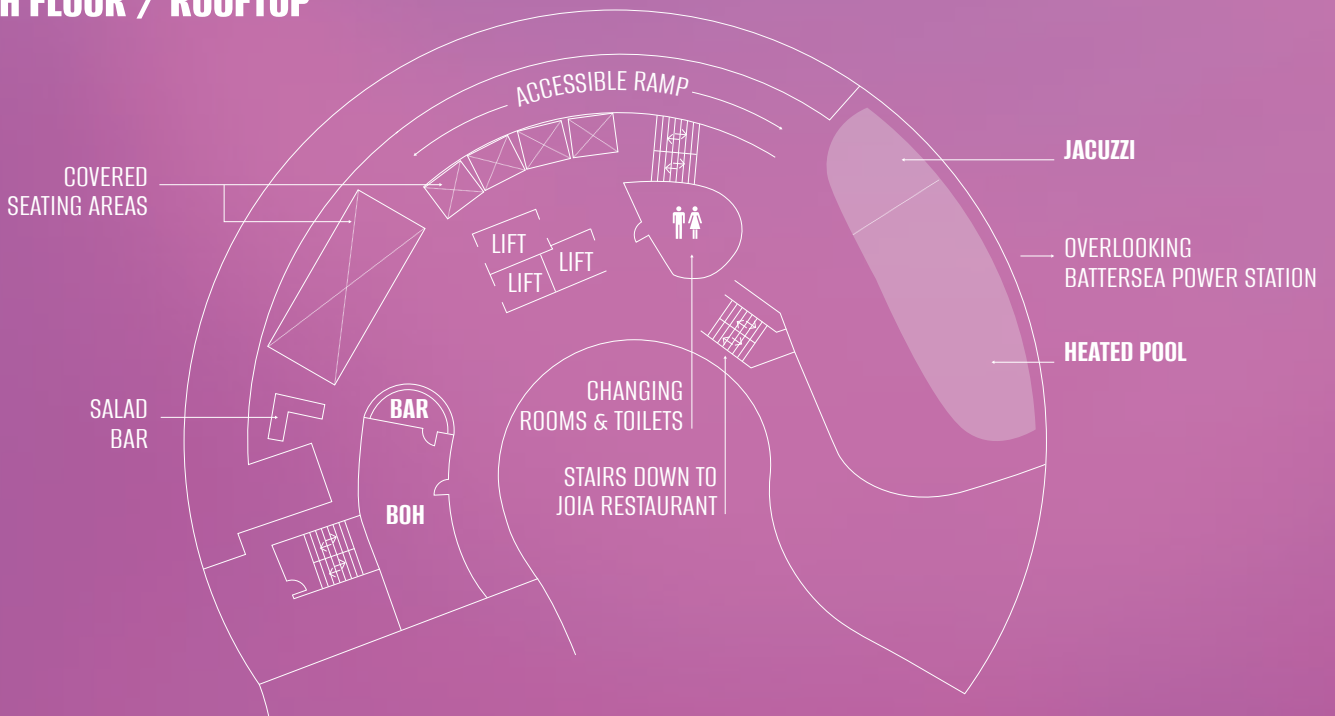

Restaurants and bars

1

Rooftop infinity pool

Signature artist designed interiors

Floor plans

LOWER GROUND FLOOR

FIRST FLOOR

14TH FLOOR / JOIA BAR

15TH FLOOR / JOIA RESTAURANT

16TH FLOOR / ROOFTOP

Capacities

| ROOM NAME | DIMENSIONS M | SIZE M ² | THEATRE | BOARD ROOM | CABARET | DINNER | RECEPTION |
|---|---------------------|---------------------|---------|------------|---------|--------|-----------|
| LOWER GROUND FLOOR | | | | | | | |
| Creative Room 1 | 3.86 x 7.68 x 3.55 | 30 | 25 | 16 | 20 | 24 | 30 |
| Creative Room 2 | 4.90 x 11.33 x 3.55 | 55 | 45 | 22 | 30 | 36 | 55 |
| Creative Room 3 | 4.55 x 7.69 x 3.55 | 34 | 30 | 16 | 20 | 24 | 35 |
| Creative Rooms 1&2 | 8.76 x 19.01 x 3.55 | 85 | 70 | | 50 | 60 | 85 |
| Creative Rooms 2&3 | 9.45 x 19.02 x 3.55 | 89 | 75 | | 50 | 60 | 90 |
| Creative Rooms 1-3 | 13.31 x 26.7 x 3.55 | 119 | 100 | | 70 | 84 | 120 |
| Creative Rooms 1-3 inc Breakout Space | 21.31 x 38.0 x 3.55 | 200 | | | 120 | 144 | 250 |
| FIRST FLOOR | | | | | | | |
| Creative Room 4 | 3.55 x 4.81 x 2.31 | 16 | | 8 | | 8 | |
| Creative Room 5 | 3.00 x 3.00 x 2.31 | 9 | | 4 | | 4 | |
| Creative Room 6 | 5.54 x 4.11 x 2.31 | 26 | | 12 | | 12 | |
| JOIA RESTAURANT & BAR (PRIVATE HIRE) | | | | | | | |
| Bar (14th Floor) | 8.00 x 30.00 x 5.53 | 141 | | | | 81 | 140 |
| Restaurant (15th Floor) | 6.70 x 25.00 x 2.52 | 185 | | | | 87 | 185 |
| Rooftop Bar (16th Floor) | | 238 | | | | | 250 |
| Restaurant, Bar & Rooftop combined | | 564 | | | | | 350 |